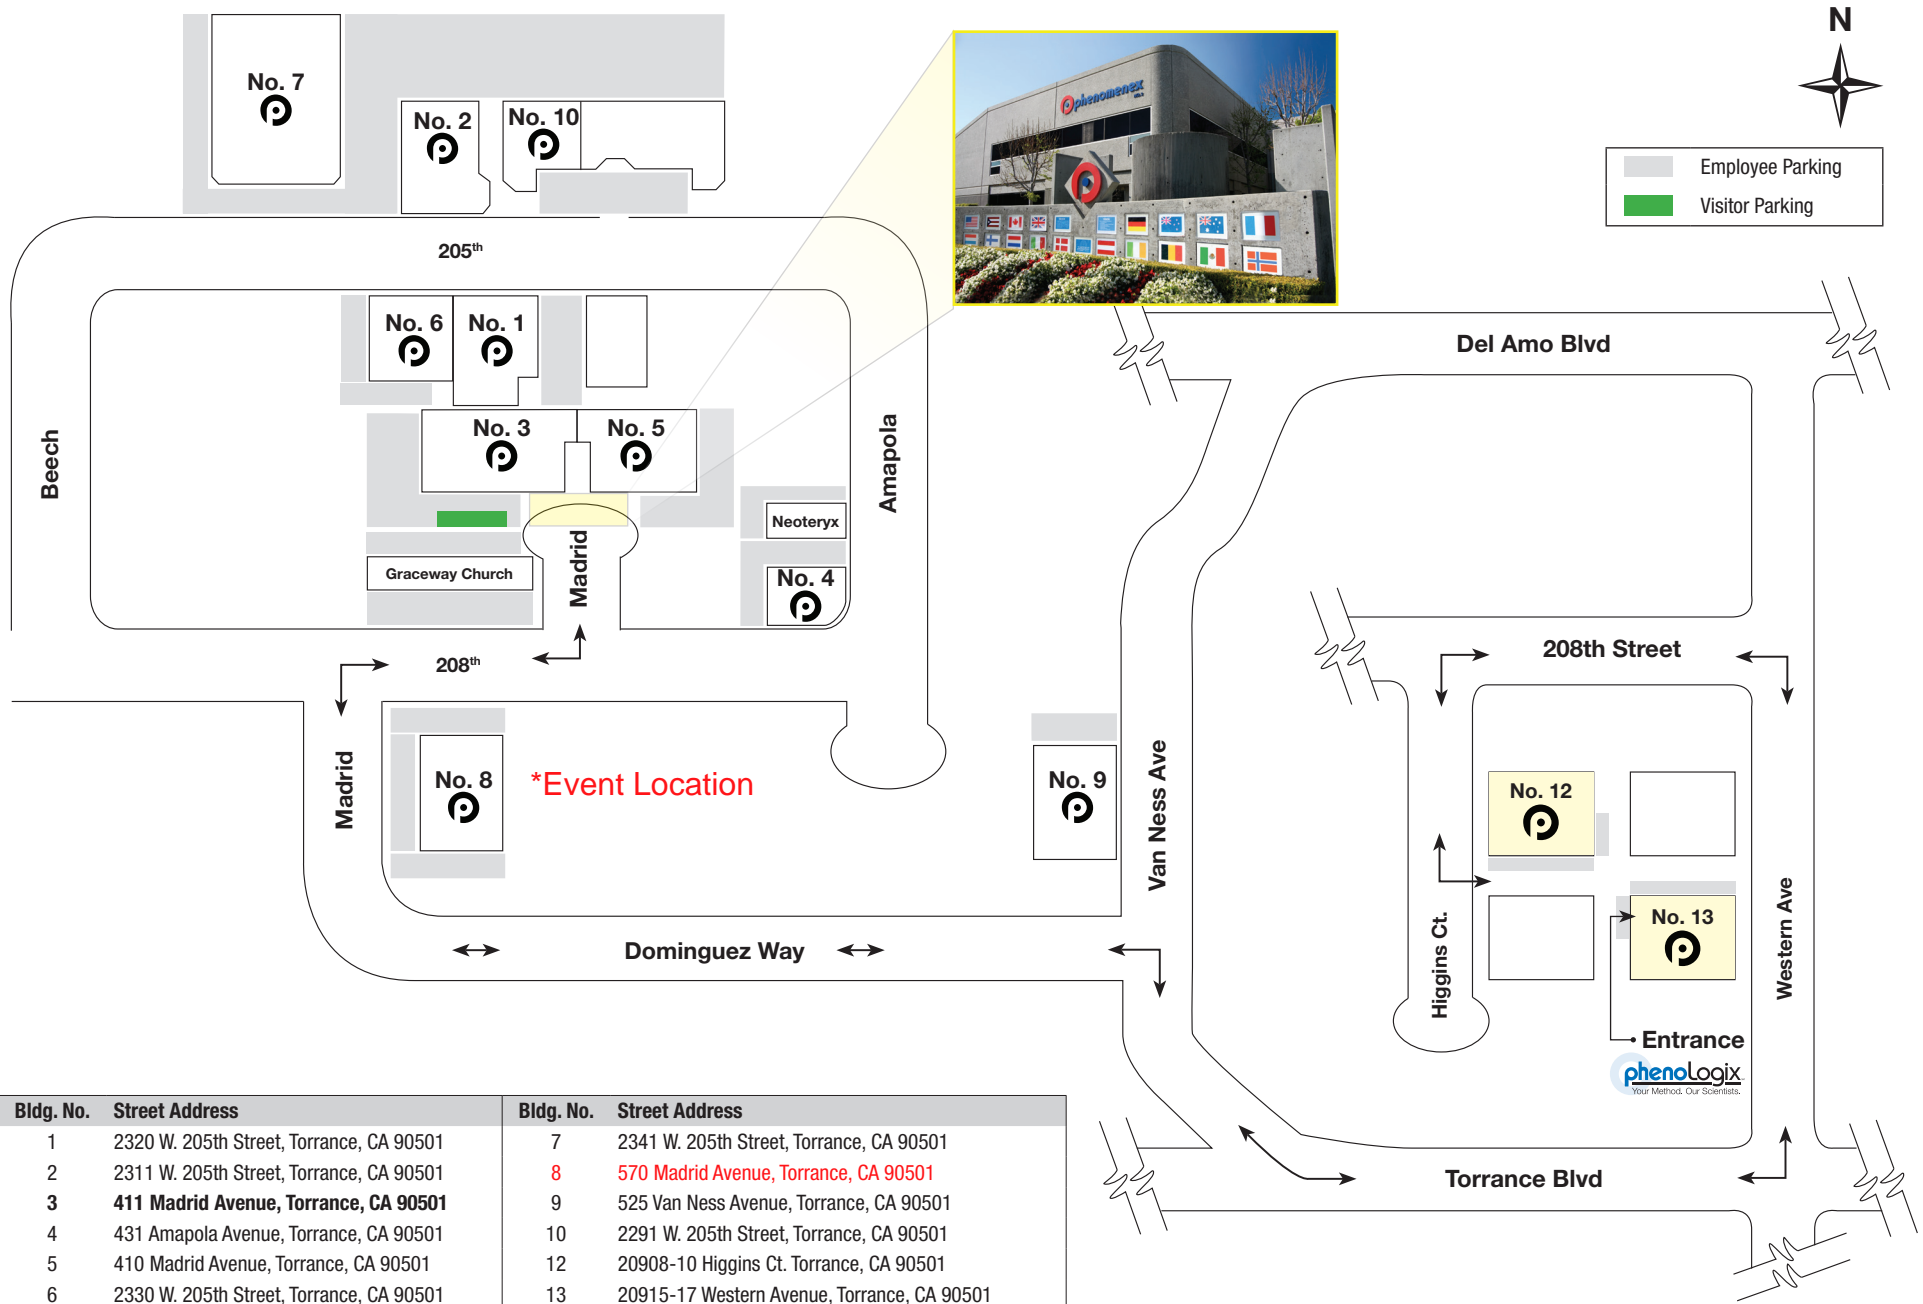

# PHENOMENEX HEADQUARTERS

Bldg. No.	Street Address	Bldg. No.	Street Address
1	2320 W. 205th Street, Torrance, CA 90501	7	2341 W. 205th Street, Torrance, CA 90501
2	2311 W. 205th Street, Torrance, CA 90501	8	<b>570 Madrid Avenue, Torrance, CA 90501</b>
3	<b>411 Madrid Avenue, Torrance, CA 90501</b>	9	525 Van Ness Avenue, Torrance, CA 90501
4	431 Amapola Avenue, Torrance, CA 90501	10	2291 W. 205th Street, Torrance, CA 90501
5	410 Madrid Avenue, Torrance, CA 90501	12	20908-10 Higgins Ct. Torrance, CA 90501
6	2330 W. 205th Street, Torrance, CA 90501	13	20915-17 Western Avenue, Torrance, CA 90501
Neoteryx	421 Amapola Avenue, Torrance, CA 90501	<i>(Note: When going to bldg. 13, use bldg. 12 address. There is no parking on Western Avenue)</i>	
Graceway Church	431 Madrid Avenue, Torrance, CA 90501		