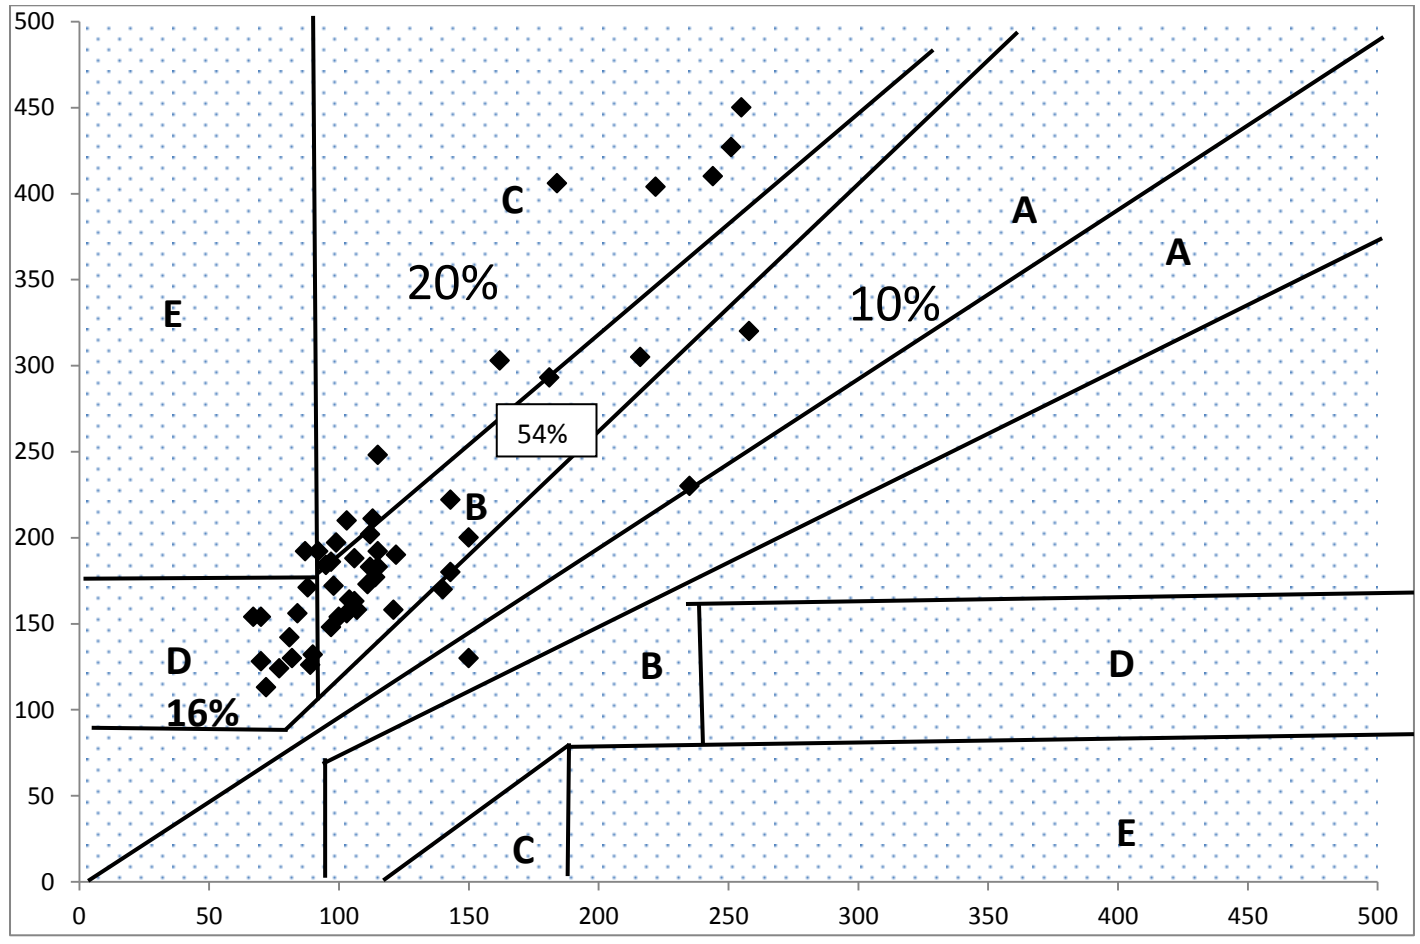

G
L
U
C
O
M
E
T
E
R
V
A
L
U
E
S

Poster 45 Graphics

GOD POD METHO(GLUCOSE IN mg/dl)